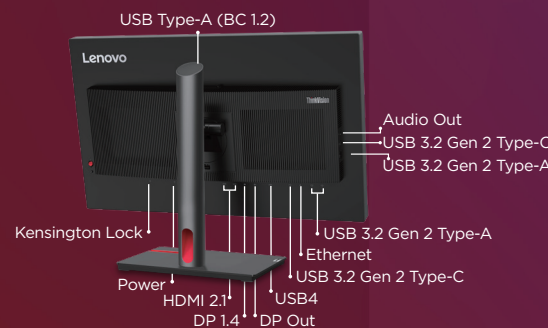

Features of ThinkVision P27pz-30 Mini-LED Monitor

Top-of-the-line visuals

The ThinkVision P27pz-30 Mini-LED Monitor's combination of the In-Plane Switching panel and 3840 x 2160 resolution gives you the most vivid visuals for graphics and video content. You get the authentic HDR experience while viewing, thanks to the VESA certified HDR 1000 imaging technology. Editing accurately on this monitor is a breeze, thanks to its excellent color accuracy (Avg. Delta E<1.5) and color space coverage (99% DCI-P3, 99% Adobe RGB).

Top-of-the-line connectivity

The availability of a plethora of input ports i.e. 2 x HDMI 2.1, USB4, 1 x DP 1.4, DP Out, and Ethernet allow you to connect your monitor to all of your computers and directly to the internet without the use of a dongle. As the world's 1st USB4 27-inch Mini-LED docking monitor, the ThinkVision P27pz-30 lets you enjoy one cable docking with up to two 4K displays without compromising any USB speed with its USB4 port (40 Gbps). Charge your laptop at up to 140W¹ using the USB4 port and your phone at up to 15W using the USB-C port. Additionally, the 10 Gbps USB hub gives you the flexibility to deck out your setup with all of your preferred peripherals and accessories.

Top-of-the-line sustainability

Technical advancement doesn't have to compromise our planet's natural balance. With the use of recycled metal in the design, smart energy and brightness tuning for energy savings, and bio-based³ plastic-free materials in the packaging, the ThinkVision P27pz-30 Mini-LED Monitor makes an environment-friendly option. Additionally, the CO₂ offset service really allows you to go a step further in doing your part for the planet by leaving zero to minimal carbon footprint behind. Additionally, the Lift, Tilt, Pivot, and Swivel stand lets you adjust the monitor to your preferred ergonomic position.

¹ Listed as maximum capacity of power delivery. Actual capacity of power delivery may vary depending upon devices connected or monitor configuration, and may decline with downstream USB ports connected or higher brightness setting. |

² Sold separately. | ³ Partly.